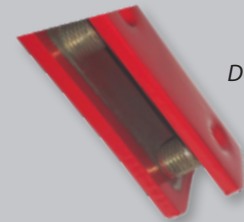

Snow DEFENDER®

7500 DECO™

Introducing the SnowDefender® 7500 DECO™

Based on the design of the popular SnowDefender® 6500, this color matched, 304 stainless steel model has the more traditional, historic look of a cast snowguard. The decorative cutouts are embossed for increased strength and the proven attachment method using set screws means the **SnowDefender® 7500 DECO™** will last the life of your roof.

For standing seam roofing: fits standing seams up to 3/8" width, and most 1" through 1-3/4" seam height.

- Type 304 stainless steel will not corrode
- Excellent fade resistance
- Does not penetrate metal
- No caulk needed
- Super tight powder coated or mill finish
- Patented
- Made in the USA
- Damage free packaging

Part#	Description	Pcs/Bx	Lb/Bx
SD75	Snow Defender® 7500 DECO™	32	30.92

Does not
penetrate
metal