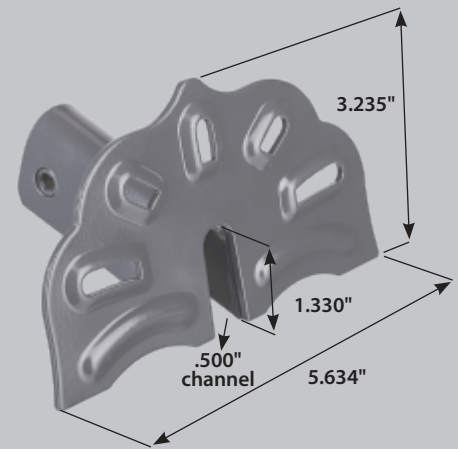

Snow DEFENDER®

7500 DECO™

Introducing the SnowDefender® 7500 DECO™

Based on the design of the popular SnowDefender® 6500, this color matched, 304 stainless steel model has the more traditional, historic look of a cast snowguard. The decorative cutouts are embossed for increased strength and the proven attachment method using set screws means the **SnowDefender® 7500 DECO™** will last the life of your roof.

For standing seam roofing: fits standing seams up to 3/8" width, and most 1" through 1-3/4" seam height.

- Type 304 stainless steel will not corrode
- Excellent fade resistance
- Does not penetrate metal
- No caulk needed
- Super tight powder coated or mill finish
- Patented
- Made in the USA
- Damage free packaging

Part#	Description	Pcs/Bx	Lb/Bx
SD75	Snow Defender® 7500 DECO™	32	30.92

Does not
penetrate
metal

How many snow guards do you need?
We have a calculator just for you at
www.SnowDefenderCalculator.com